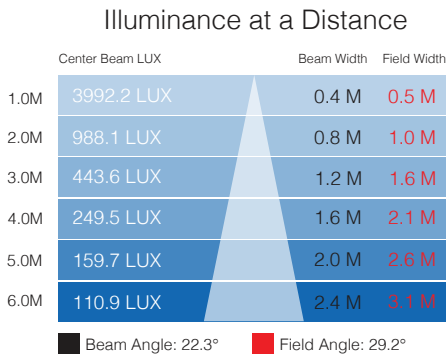

PHOTOMETRIC DATA FOR MEDIUM BEAM LENS 3000K