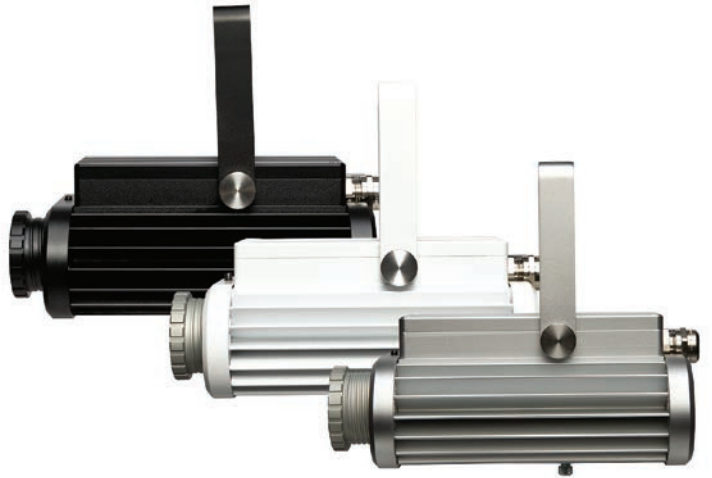

## Brilliant Imaging.

Crystal clear optics allow you to project vivid images and messaging up to 40 ft. (12m) away! Using a mere 45W of power, the Image Spot LED projector packs an amazing amount of light output from a versatile and compact design.

The cool white or warm white LEDs ensure bright imaging in virtually any environment. An available filter kit allows the Image Spot to be used to illuminate subjects in museums, themed entertainment and hospitality venues.

Image Spot™ HT

### KEY FEATURES

- 40W LED array with 19°, 25° or 30° beam optics provide superb image uniformity and fringe-free shadows
- IP40 rating for indoor use or IP65 rating for outdoor use HT variant for high ambient temperature environments
- Accepts Rosco Image Spot Gobos and Permacolor Dichroic Glass Color Filters
- Available OPTI-FLECS filter packs for beam diffusion
- Accepts universal line voltage input allowing operation anywhere around the globe
- On board dimming control
- DMX512 compatibility provides flicker-free dimming throughout the range: 100% ~ 0%
- Passive cooling means operation is completely silent
- Standard Color Options: Black, White and Silver