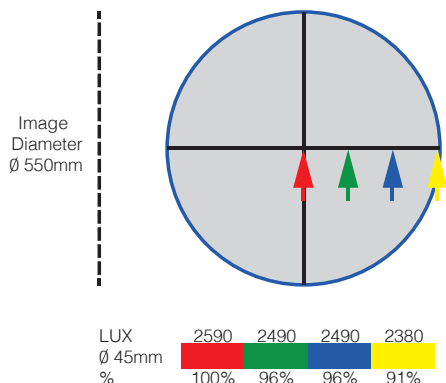

Superior Uniformity Across Entire Field