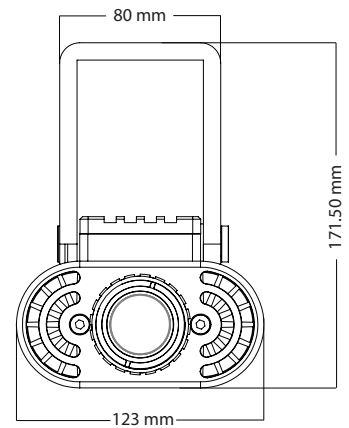

## SPECIFICATIONS

Input Voltage:	100-240VAC
Power Consumption:	45 Watts at maximum output
Color Temp. Options:	5500K or 3000K
CRI:	5500K Model: 80 3000K Model: 96
Output:	5500K Model: 3,000 lumens 3000K Model: 2,400 lumens
Lumen Maintenance:	50,000 hours at 45°C (LM-79-08)
Power Connection:	6.5 ft (2m) insulated cable, unterminated (connector not included)
Data:	DMX512 RJ45 Connector (IP40) 2m Cat5e Cable/Gland (IP65)
DMX Addressing:	USB to RJ45 Programming Cable (IP40) USB to RS485 Programming Cable (IP65) Rosco Programming Software: <a href="http://www.rosco.com/imagespot/software">www.rosco.com/imagespot/software</a>
Dimensions:	Image Spot (including yoke): 7.8 in x 4.8 in x 6.8 in (198mm x 123mm x 172mm)  Image Spot HT (including yoke): 9.3 in x 4.8 in x 6.8 in (236mm x 123mm x 172mm)
Weight:	Image Spot: 5.5 lbs (2.5 kg)  Image Spot HT: 5.9 lbs (2.7 kg)
Operating Temp.:	Image Spot: -13° to 104° F (-25° to 40° C)  Image Spot HT: -13° to 122° F (-25° to 50° C)
Humidity:	0 - 95% non-condensing
Housing:	Anodized Aluminum Extrusion
Approvals:	ETL / UL Standards #62368-1 and #60950-22 cETL / CSA C22.2 #62368-1 and #6095-22 CE IP40 Rated (indoor use) or IP65 Rated (outdoor use)