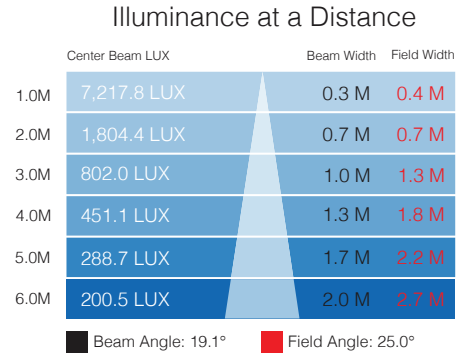

PHOTOMETRIC DATA FOR NARROW BEAM LENS 5000K