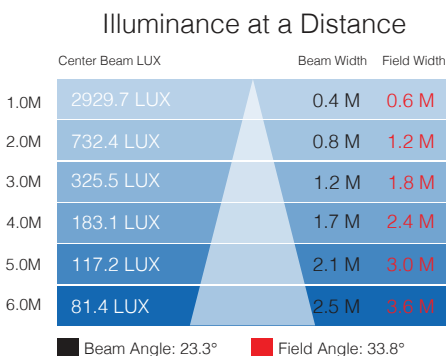

PHOTOMETRIC DATA FOR WIDE BEAM LENS 3000K