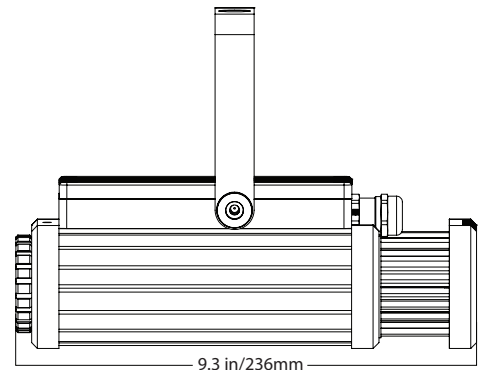

## SPECIFICATIONS

Input Voltage:	100-240VAC
Power Consumption:	45 Watts at maximum output
Color Temp. Options:	5500K or 3000K
CRI:	5500K Model: 80 3000K Model: 96
Output:	5500K Model: 3,000 lumens 3000K Model: 2,400 lumens
Lumen Maintenance:	50,000 hours at 45°C (LM-79-08)
Power Connection:	6.5 ft (2m) insulated cable, unterminated (connector not included)
Data:	DMX512 RJ45 Connector (IP40) 2m Cat5e Cable/Gland (IP65)
DMX Addressing:	USB to RJ45 Programming Cable (IP40) USB to RS485 Programming Cable (IP65) Rosco Programming Software: <a href="http://www.rosco.com/imagespot/software">www.rosco.com/imagespot/software</a>
Dimensions:	Image Spot (including yoke): 7.8 in x 4.8 in x 6.8 in (198mm x 123mm x 172mm)  Image Spot HT (including yoke): 9.3 in x 4.8 in x 6.8 in (236mm x 123mm x 172mm)
Weight:	Image Spot: 5.5 lbs (2.5 kg)  Image Spot HT: 5.9 lbs (2.7 kg)
Operating Temp.:	Image Spot: -13° to 104° F (-25° to 40° C)  Image Spot HT: -13° to 122° F (-25° to 50° C)
Humidity:	0 - 95% non-condensing
Housing:	Anodized Aluminum Extrusion
Approvals:	ETL / UL Standards #62368-1 and #60950-22 cETL / CSA C22.2 #62368-1 and #6095-22 CE IP40 Rated (indoor use) or IP65 Rated (outdoor use)