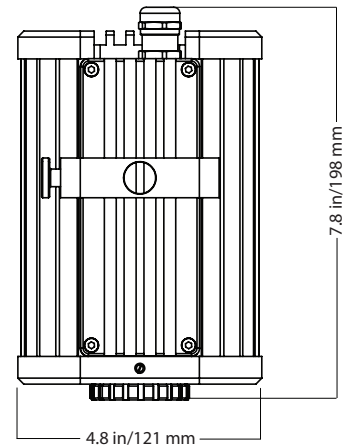

## SPECIFICATIONS

Input Voltage:	100-240VAC
Power Consumption:	45 Watts at maximum output
Color Temp. Options:	5500K or 3000K
CRI:	5500K Model: 80 3000K Model: 96
Output:	5500K Model: 3,000 lumens 3000K Model: 2,400 lumens
Lumen Maintenance:	50,000 hours at 45°C (LM-79-08)
Power Connection:	6.5 ft (2m) insulated cable, unterminated (connector not included)
Data:	DMX512 RJ45 Connector (IP40) 2m Cat5e Cable/Gland (IP65)
DMX Addressing:	USB to RJ45 Programming Cable (IP40) USB to RS485 Programming Cable (IP65) Rosco Programming Software: <a href="http://www.rosco.com/imagespot/software">www.rosco.com/imagespot/software</a>
Dimensions:	Image Spot (including yoke): 7.8 in x 4.8 in x 6.8 in (198mm x 123mm x 172mm)  Image Spot HT (including yoke): 9.3 in x 4.8 in x 6.8 in (236mm x 123mm x 172mm)
Weight:	Image Spot: 5.5 lbs (2.5 kg)  Image Spot HT: 5.9 lbs (2.7 kg)
Operating Temp.:	Image Spot: -13° to 104° F (-25° to 40° C)  Image Spot HT: -13° to 122° F (-25° to 50° C)
Humidity:	0 - 95% non-condensing
Housing:	Anodized Aluminum Extrusion
Approvals:	ETL / UL Standards #62368-1 and #60950-22 cETL / CSA C22.2 #62368-1 and #6095-22 CE IP40 Rated (indoor use) or IP65 Rated (outdoor use)