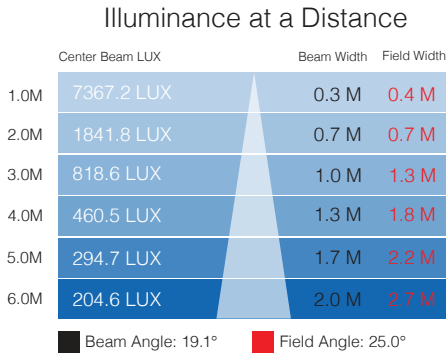

PHOTOMETRIC DATA FOR NARROW BEAM LENS 3000K