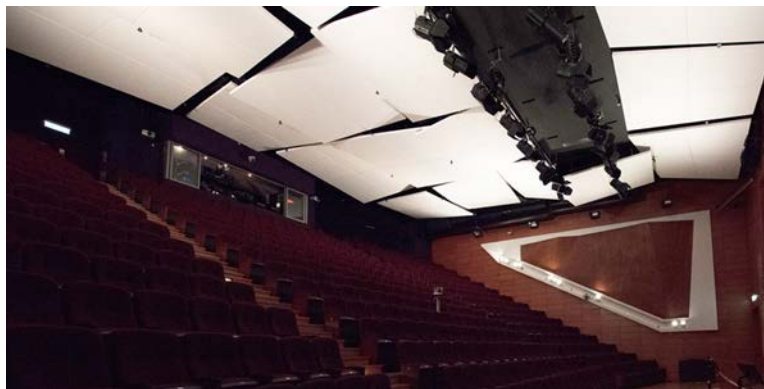

Rosco Case Study

A story from the [Rosco Spectrum Blog](#)

Braq Cubes Light Up The House – From Below

Lu Kao Hwa Theater is located in Hong Kong's International Christian School and is heavily used as the center of spiritual and cultural life on campus. The theater is not only the venue for multiple choral, orchestral and concert band performances, but it's also used for the school's day-to-day assemblies and meetings, as well as weekly chapel services with a contemporary worship experience. That means that the lights inside the theater are powered on almost all of the time.

In an effort to save on energy and maintenance costs, the school decided to replace their house lights with more efficient LED fixtures. The issue this theater has with house lights is that the entire ceiling is covered with soft acoustic ceiling panels. The existing house lights were originally fourteen 1000W halogen cyclorama lights that reflected off the ceiling and also skimmed the side walls. The CYC lights were contained in a recess just above eye height running parallel to the slope of the seating. This configuration, consequently, produced a significant amount of glare issues for the audience. The school's goal was to find an energy-efficient LED solution that could illuminate the space just as well as the CYC light while reducing the glare into the house.