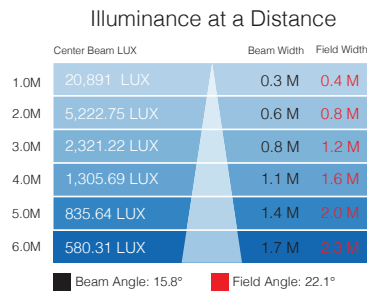

X-Effects[®] LED Projector

PHOTOMETRICS

5500K

Photometric Data for X-Effects LED 5500K 19 Degree Lens

Photometric Data for X-Effects LED 5500K 30 Degree Lens

Photometric Data for X-Effects LED 5500K 50 Degree Lens

Photometric Data for X-Effects LED 5500K 70 Degree Lens

RGBW

Photometric Data for X-Effects LED RGBW 19 Degree Lens

Photometric Data for X-Effects LED RGBW 30 Degree Lens

Photometric Data for X-Effects LED RGBW 50 Degree Lens

Photometric Data for X-Effects LED RGBW 70 Degree Lens