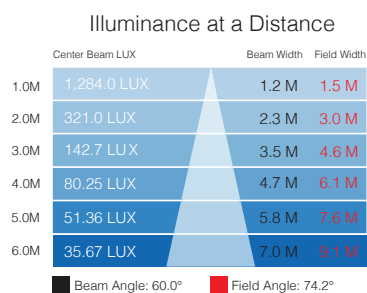

X-Effects[®] LED Projector

PHOTOMETRICS

5500K

Photometric Data for X-Effects LED 5500K 19 Degree Lens

Photometric Data for X-Effects LED 5500K 30 Degree Lens

Photometric Data for X-Effects LED 5500K 50 Degree Lens

Photometric Data for X-Effects LED 5500K 70 Degree Lens

RGBW

Photometric Data for X-Effects LED RGBW 19 Degree Lens

Photometric Data for X-Effects LED RGBW 30 Degree Lens

Photometric Data for X-Effects LED RGBW 50 Degree Lens

Photometric Data for X-Effects LED RGBW 70 Degree Lens