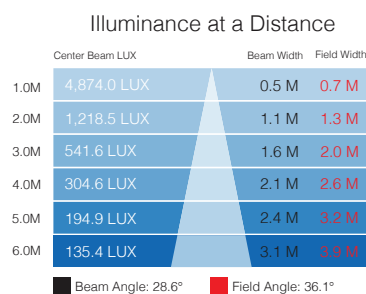

X-Effects[®] LED Projector

PHOTOMETRICS

5500K

Photometric Data for X-Effects LED 5500K 19 Degree Lens

Photometric Data for X-Effects LED 5500K 30 Degree Lens

Photometric Data for X-Effects LED 5500K 50 Degree Lens

Photometric Data for X-Effects LED 5500K 70 Degree Lens

RGBW

Photometric Data for X-Effects LED RGBW 19 Degree Lens

Photometric Data for X-Effects LED RGBW 30 Degree Lens

Photometric Data for X-Effects LED RGBW 50 Degree Lens

Photometric Data for X-Effects LED RGBW 70 Degree Lens