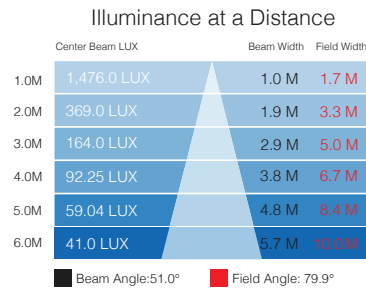

X-Effects[®] LED Projector

PHOTOMETRICS

5500K

Photometric Data for X-Effects LED 5500K 19 Degree Lens

Photometric Data for X-Effects LED 5500K 30 Degree Lens

Photometric Data for X-Effects LED 5500K 50 Degree Lens

Photometric Data for X-Effects LED 5500K 70 Degree Lens

RGBW

Photometric Data for X-Effects LED RGBW 19 Degree Lens

Photometric Data for X-Effects LED RGBW 30 Degree Lens

Photometric Data for X-Effects LED RGBW 50 Degree Lens

Photometric Data for X-Effects LED RGBW 70 Degree Lens