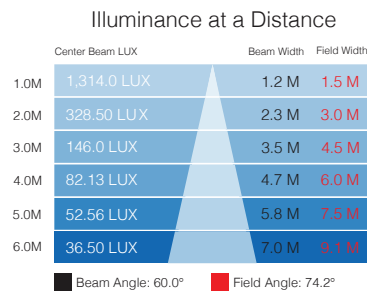

X-Effects[®] LED Projector

PHOTOMETRICS

5500K

Photometric Data for X-Effects LED 5500K 19 Degree Lens

Photometric Data for X-Effects LED 5500K 30 Degree Lens

Photometric Data for X-Effects LED 5500K 50 Degree Lens

Photometric Data for X-Effects LED 5500K 70 Degree Lens

RGBW

Photometric Data for X-Effects LED RGBW 19 Degree Lens

Photometric Data for X-Effects LED RGBW 30 Degree Lens

Photometric Data for X-Effects LED RGBW 50 Degree Lens

Photometric Data for X-Effects LED RGBW 70 Degree Lens