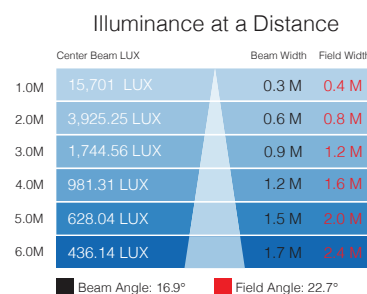

X-Effects[®] LED Projector

PHOTOMETRICS

5500K

Photometric Data for X-Effects LED 5500K 19 Degree Lens

Photometric Data for X-Effects LED 5500K 30 Degree Lens

Photometric Data for X-Effects LED 5500K 50 Degree Lens

Photometric Data for X-Effects LED 5500K 70 Degree Lens

RGBW

Photometric Data for X-Effects LED RGBW 19 Degree Lens

Photometric Data for X-Effects LED RGBW 30 Degree Lens

Photometric Data for X-Effects LED RGBW 50 Degree Lens

Photometric Data for X-Effects LED RGBW 70 Degree Lens