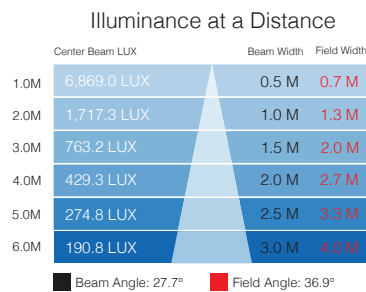

X-Effects[®] LED Projector

PHOTOMETRICS

5500K

Photometric Data for X-Effects LED 5500K 19 Degree Lens

Photometric Data for X-Effects LED 5500K 30 Degree Lens

Photometric Data for X-Effects LED 5500K 50 Degree Lens

Photometric Data for X-Effects LED 5500K 70 Degree Lens

RGBW

Photometric Data for X-Effects LED RGBW 19 Degree Lens

Photometric Data for X-Effects LED RGBW 30 Degree Lens

Photometric Data for X-Effects LED RGBW 50 Degree Lens

Photometric Data for X-Effects LED RGBW 70 Degree Lens